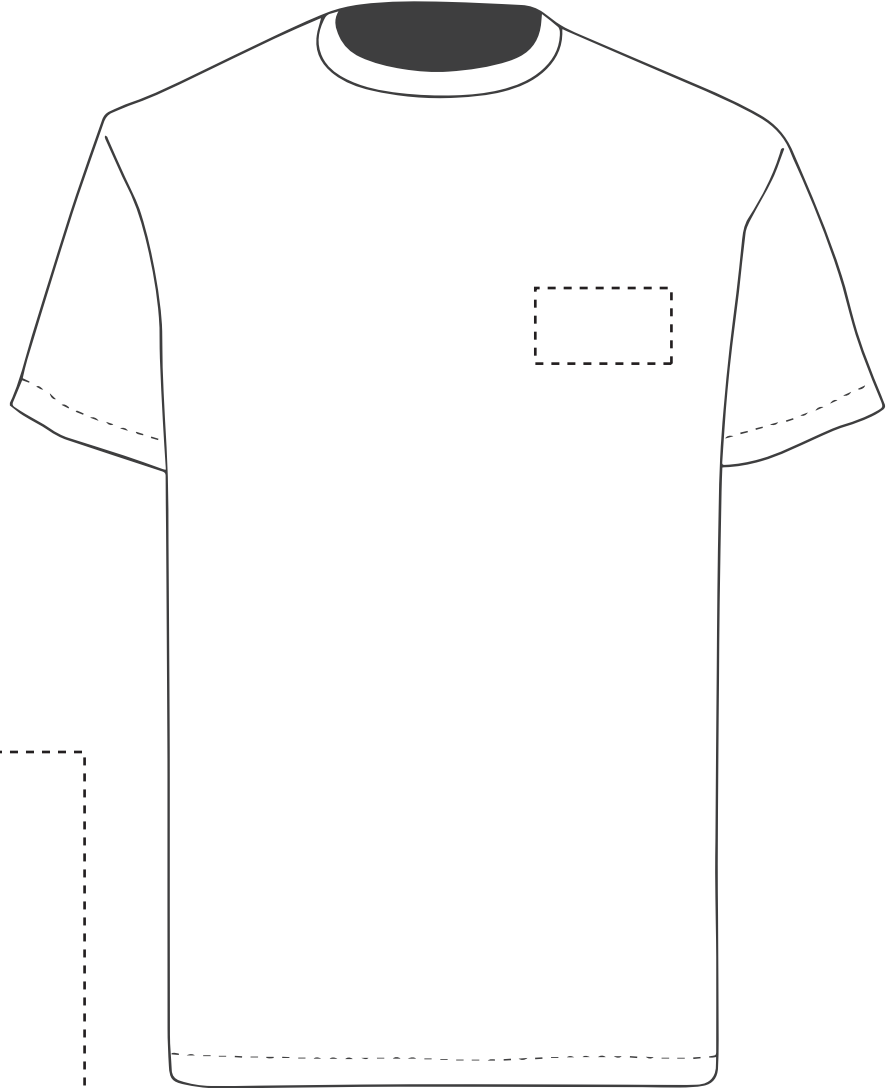

**PANTONE REFERENCE(S)**

The dashed line is to demonstrate print area and will not appear on your printed item

Full Colour Printing

ARTWORK SCALE 20%

Product Image for visualisation  
- colours may vary

ARTWORK SCALE 100%  
Max print area: 90mm x 50mm