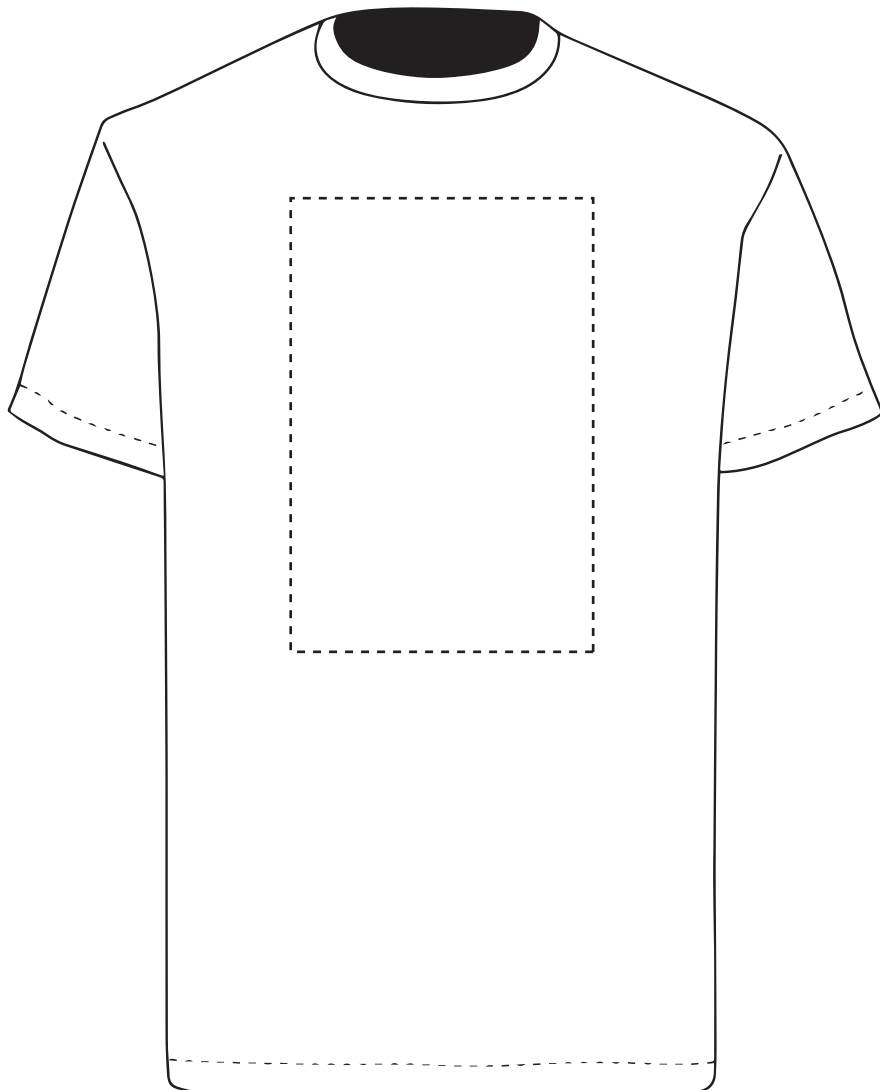

Your Ref:	Quantity:	Product Code: TF0005
Our Ref:	Version: 1	Product Colour: White

PRINTING CONCERNS: PRINT MAY DISCOLOUR

PRODUCT INFO: DUE TO THE NATURE OF THE PRODUCT THE PRINT POSITION MAY VARY BY 2 - 3 MM

PANTONE REFERENCE(S)

The dashed line is to demonstrate print area and will not appear on your printed item

Full Colour Printing

ARTWORK SCALE 20%