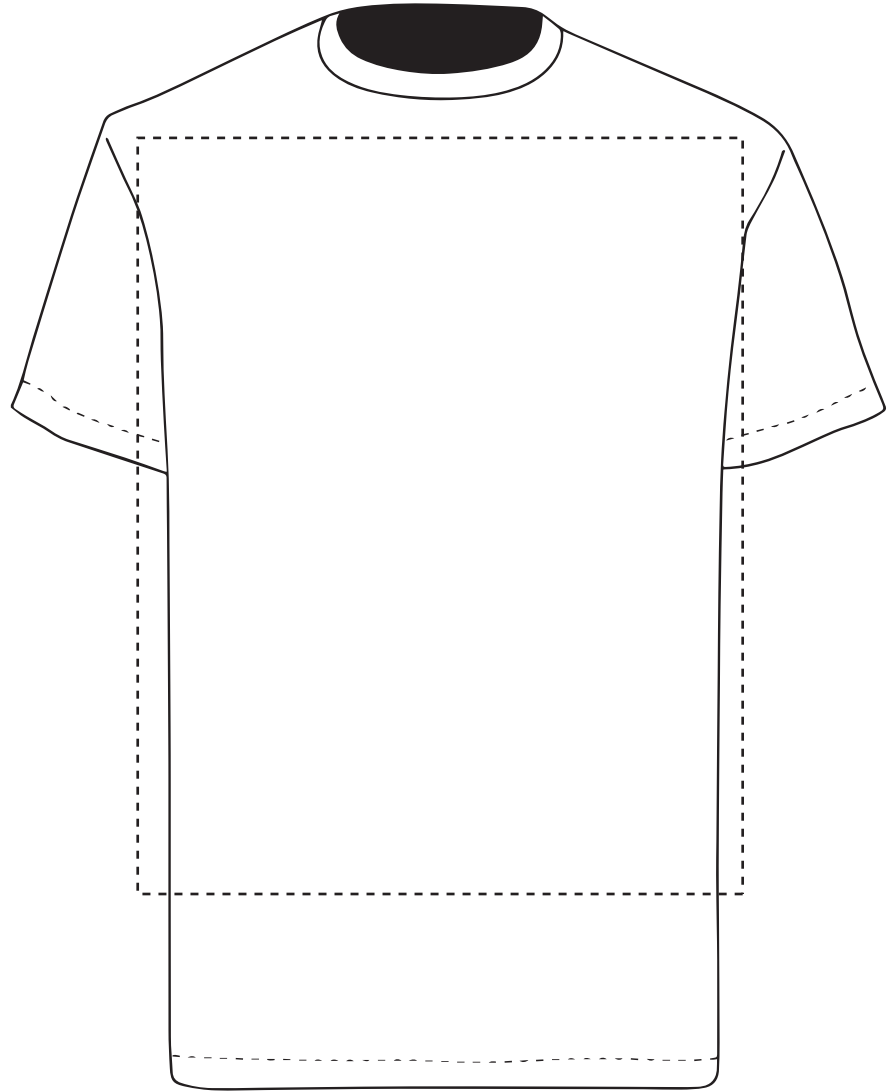

Your Ref:	Quantity:	Product Code: TF0005
Our Ref:	Version: 1	Product Colour: White

PRINTING CONCERNS: PRINT MAY DISCOLOUR

PRODUCT INFO: DUE TO THE NATURE OF THE PRODUCT THE PRINT POSITION MAY VARY BY 2 - 3 MM

PANTONE REFERENCE(S)

The dashed line is to demonstrate print area and will not appear on your printed item

Full Colour Printing

ARTWORK SCALE 20%