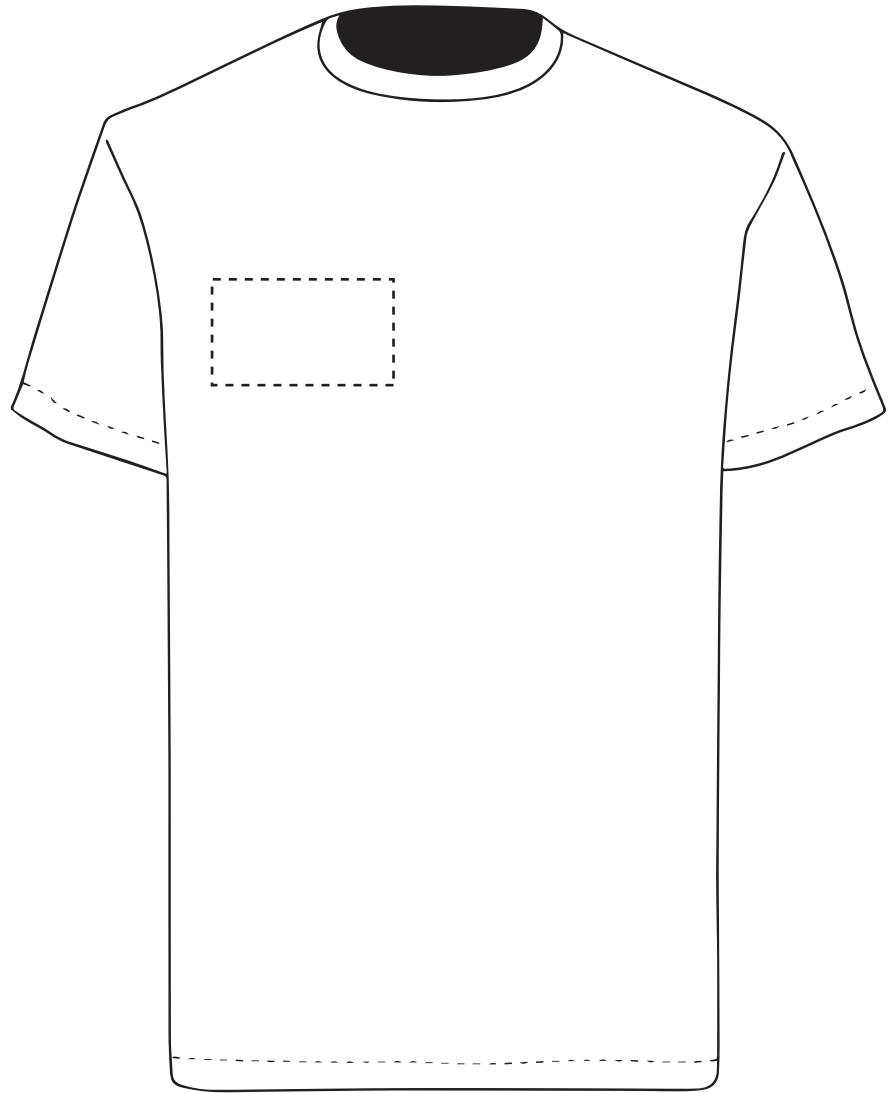

Your Ref:	Quantity:	Product Code: TF0005
Our Ref:	Version: 1	Product Colour: White

PRINTING CONCERNS: PRINT MAY DISCOLOUR

PRODUCT INFO: DUE TO THE NATURE OF THE PRODUCT THE PRINT POSITION MAY VARY BY 2 - 3 MM

PANTONE REFERENCE(S)

The dashed line is to demonstrate print area and will not appear on your printed item

Full Colour Printing

ARTWORK SCALE 20%