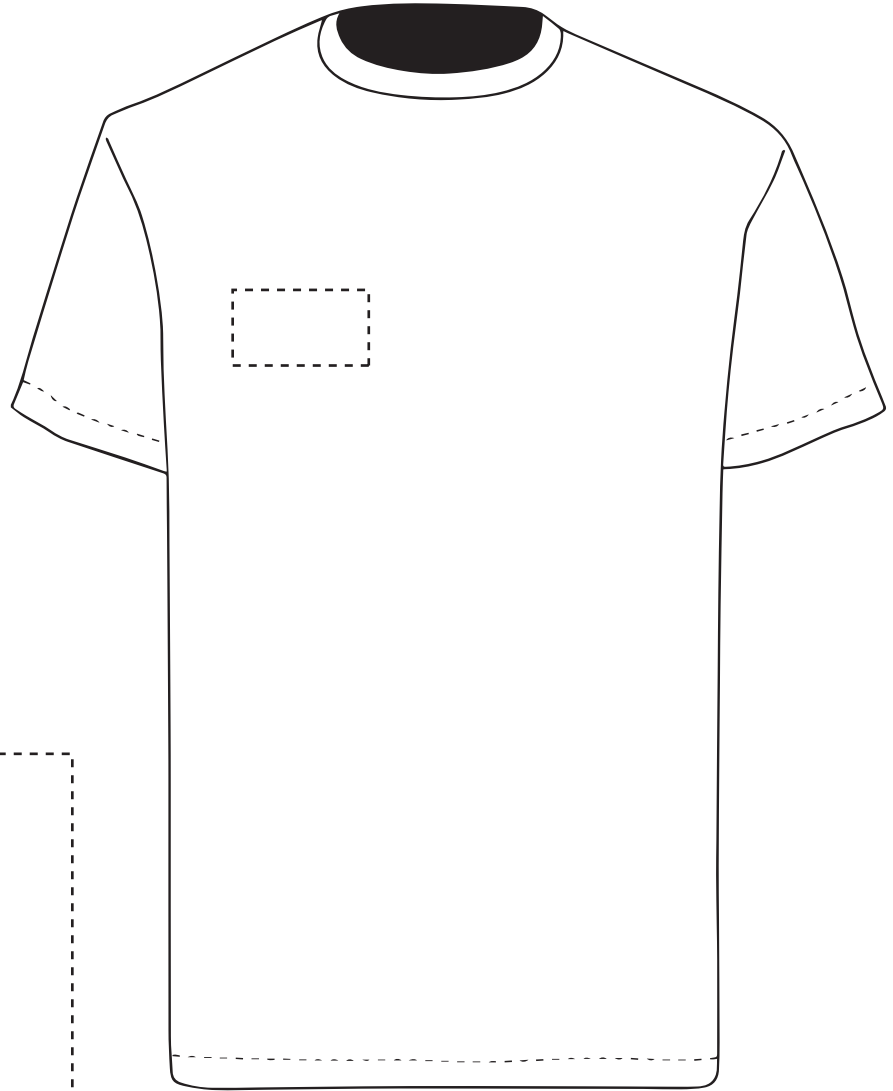

ARTWORK SCALE 20%