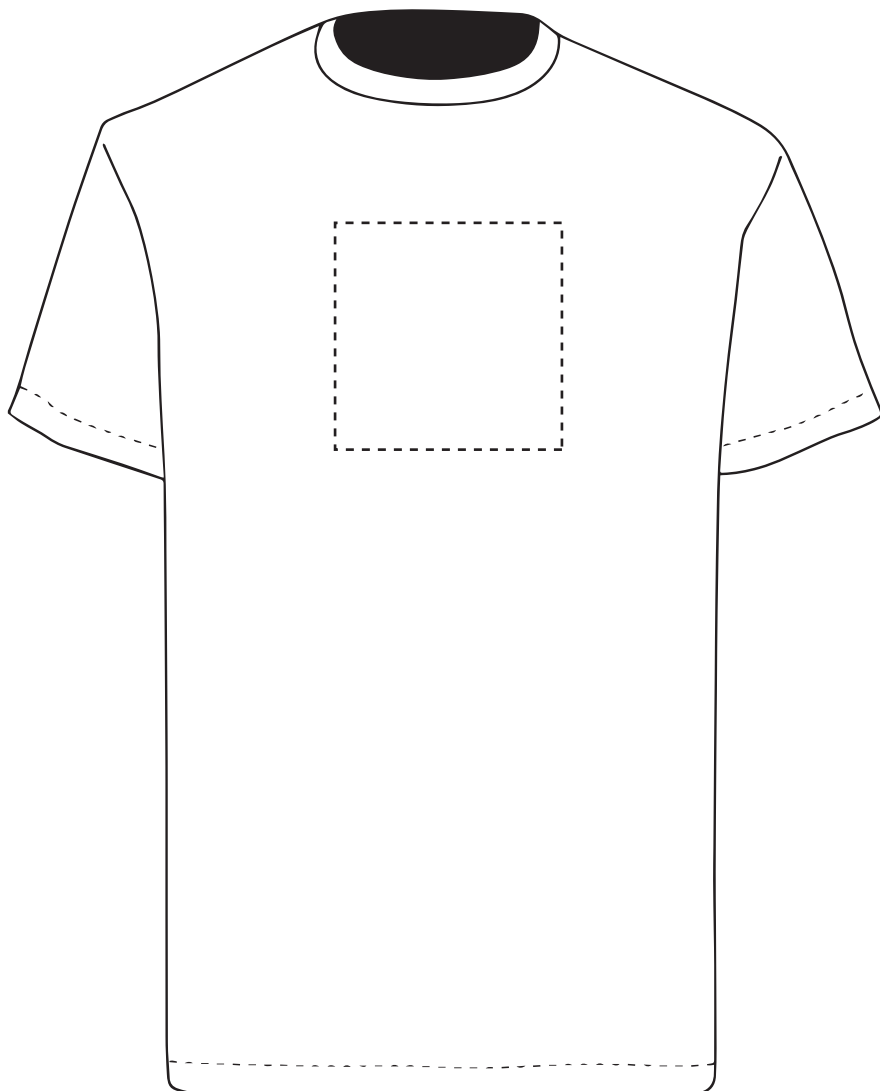

Your Ref:	Quantity:	Product Code: TF0005
Our Ref:	Version: 1	Product Colour: White

PRINTING CONCERNS: PRINT MAY DISCOLOUR

PRODUCT INFO: DUE TO THE NATURE OF THE PRODUCT THE PRINT POSITION MAY VARY BY 2 - 3 MM

PANTONE REFERENCE(S)

The dashed line is to demonstrate print area and will not appear on your printed item

Full Colour Printing

ARTWORK SCALE 20%