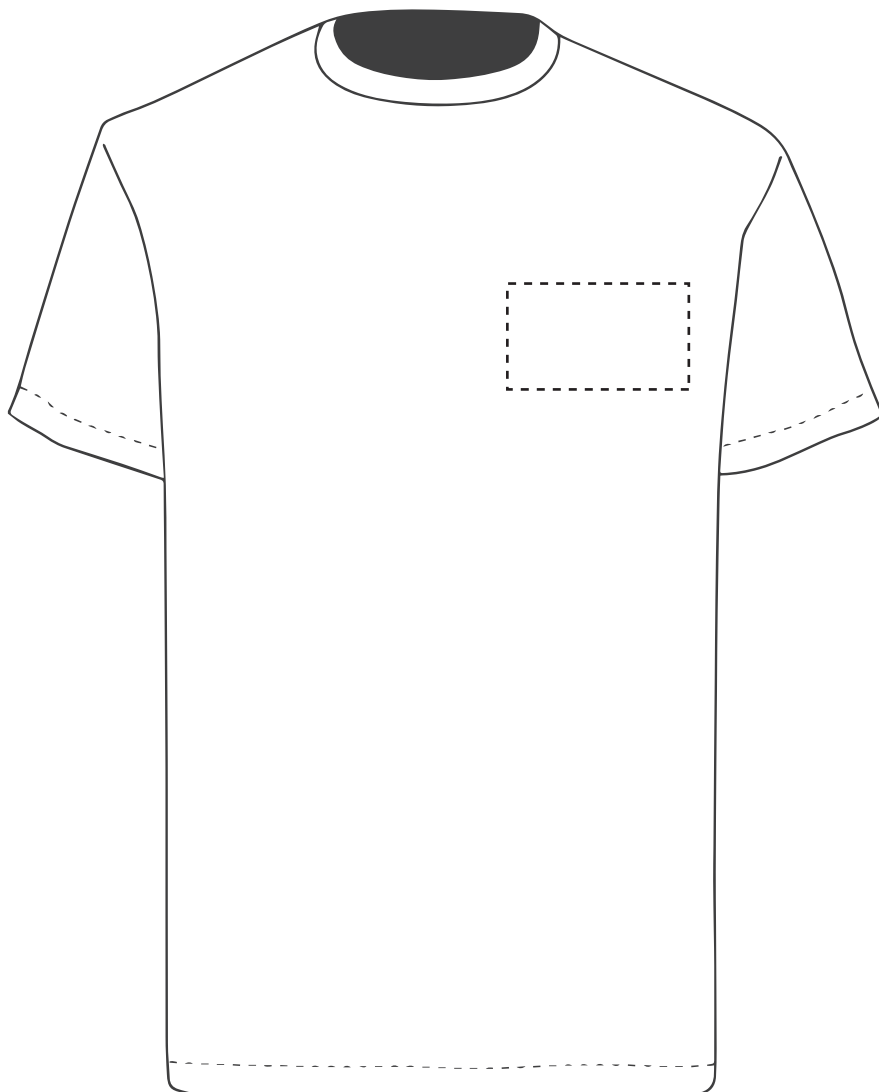

Your Ref:	Quantity:	Product Code: TF0005
Our Ref:	Version: 1	Product Colour: White

PRINTING CONCERNS: PRINT MAY DISCOLOUR

PRODUCT INFO: DUE TO THE NATURE OF THE PRODUCT THE PRINT POSITION MAY VARY BY 2 - 3 MM

PANTONE REFERENCE(S)

The dashed line is to demonstrate print area and will not appear on your printed item

Full Colour Printing

ARTWORK SCALE 20%