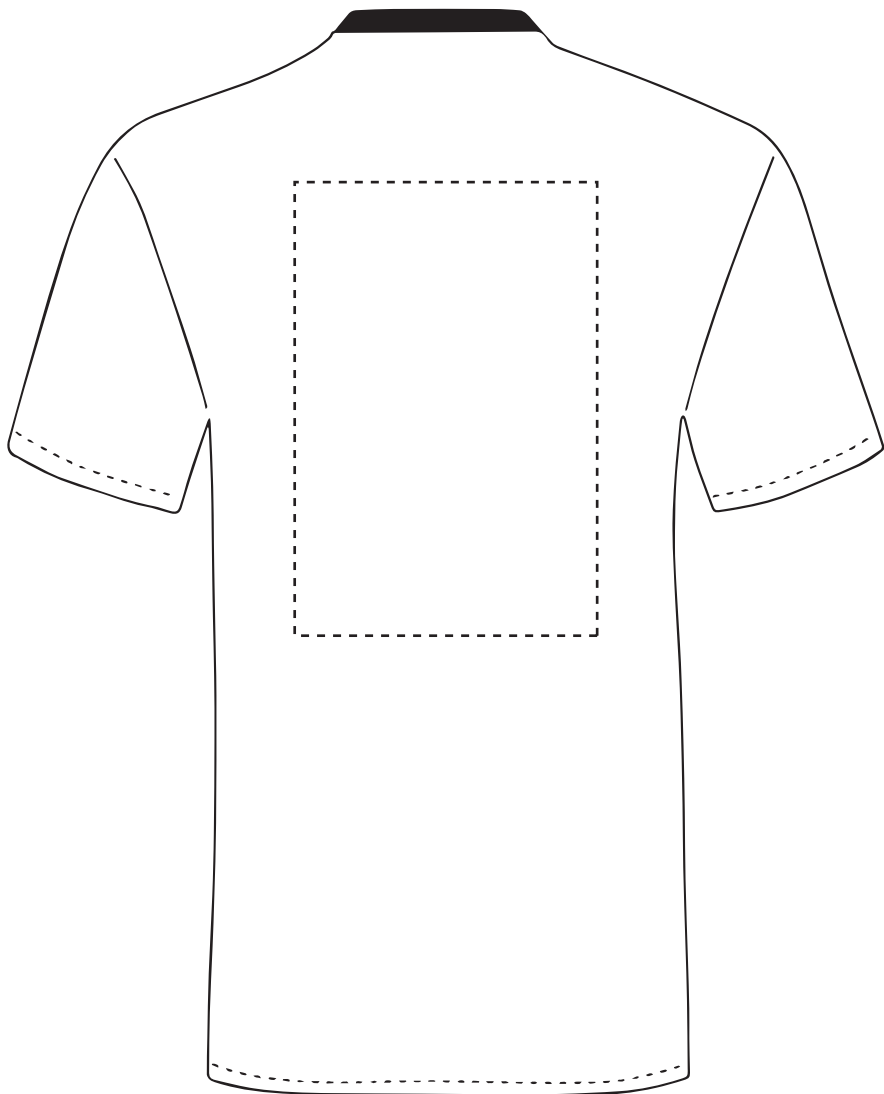

Your Ref:	Quantity:	Product Code: TF0005
Our Ref:	Version: 1	Product Colour: White

PRINTING CONCERNS: PRINT MAY DISCOLOUR

PRODUCT INFO: DUE TO THE NATURE OF THE PRODUCT THE PRINT POSITION MAY VARY BY 2 - 3 MM

PANTONE REFERENCE(S)

The dashed line is to demonstrate print area and will not appear on your printed item

Full Colour Printing

ARTWORK SCALE 20%